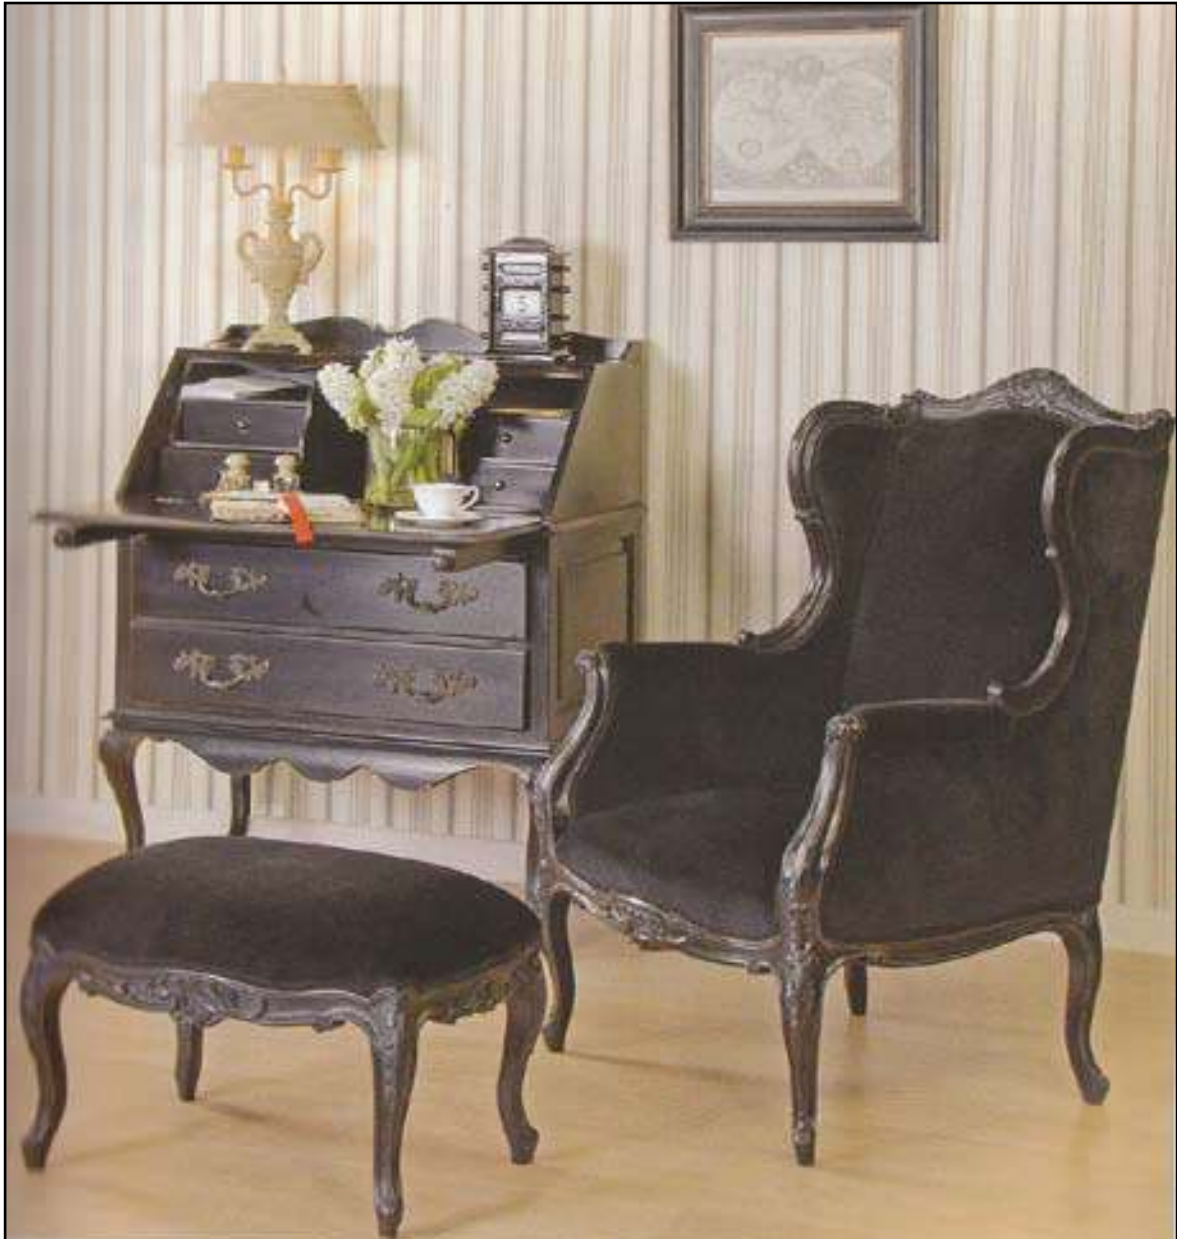

# *Moulin Noir Range*

*The Moulin Noir Range is a black finish that is designed to simulate the original "ebony wood" finish so popular in France during the Empire period. It is further aged with a slight grey patina in the low lying carved areas to give the piece the impression of age.*